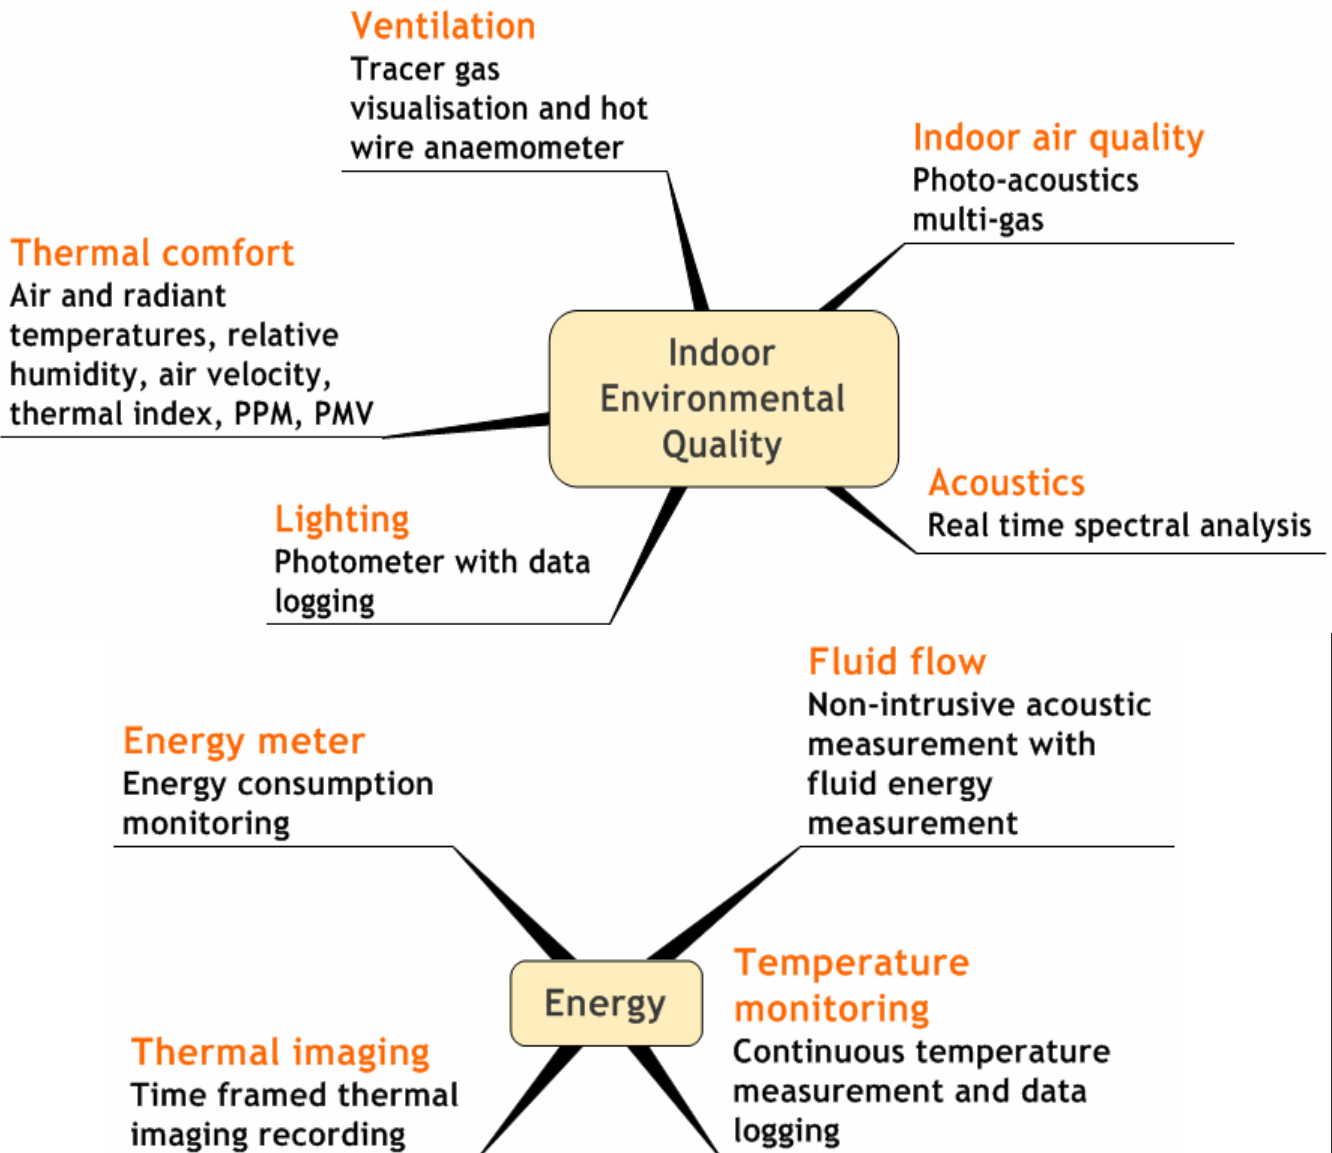

Indoor Environmental Quality & Energy Monitoring Equipment

University of Brighton